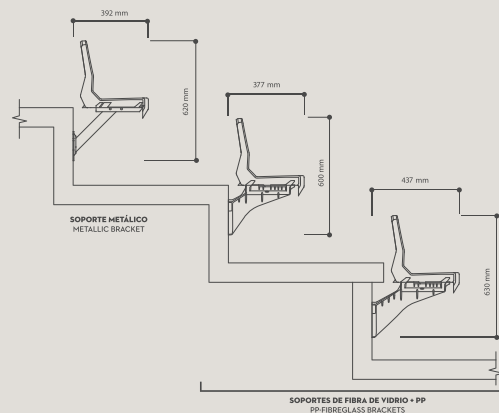

▶ SOBRE FRENTE GRADA / RISER MOUNTED