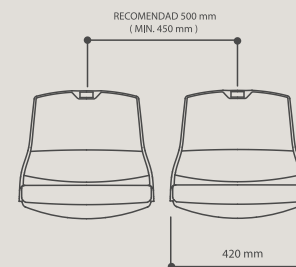

▶ SOBRE GRADA / DIRECTLY ON STEP