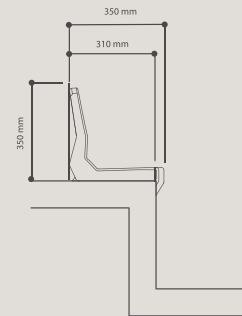

▶ SOBRE GRADA / DIRECTLY ON STEP